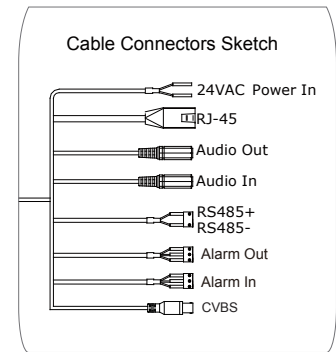

## Main Features:

- ONVIF
- Dual Video Stream
- H.264 Video Compression
- G.711/726 Audio Compression
- 2 Way Audio
- Alarm (I/O): 1 Input /1 Output
- RS485 Connectivity
- 100m/150m IR Distance (Depends on model)
- Preset speed of 350°/Sec (max)
- Preset accuracy up to 0.1°
- Endless 360° Pan Rotation
- 180° Continuous Tilt with Auto Flip
- 256 Preset Position
- 4 Pattern, 8 Scan Routes and 8 Cruise Lanes
- Auto Parking and Power-up Action
- Fully function web-client
- 3D-DNR Noise Reduction
- Digital WDR
- IP66 Water-proof and Dust-proof
- Excellent High Resolution Picture Quality
- True Day/Night with ICR Filter
- Enhanced Noise Reduction
- WB/BLC/AGC

## Specifications

		Z-30IP-1 (IR)	Z-30IP-2 (IR)
Camera	Video	Model	Z-30IP-1 (IR)
		Image Sensor	1/3" CMOS
		Effective Pixels	1280×720
		Sync System	Progressive Scan
		Electronic Shutter	1/25s ~ 1/30000s
	Lens	Day & Night	ICR (Auto/Day/Night)
		Min. Illumination	0.05 Lux (Color), 0.01 Lux (B&W), 0 Lux (IR On)
		S/N Ratio	>52dB
		Optical Zoom	x30 (F1.6~4.3mm - F5~129mm)
		Digital Zoom	x12
Audio	Focus	Auto / Manual	
	Minimum Focus Distance	1m	
Image Enhancement	Horizontal Angle of View	58.9° (Wide) ~ 2.11° (Tele)	
	Audio compression	G.711-U/G.711-A Law/G.726	
	Communication	Two Way Audio	
	Image Settings	AWB Adjustable Exposure Mode Sharpness, Saturation, Brightness & Contrast Adjustable Auto Gain Adjustable	
	BLC	Yes	
	Sense-Up	Yes (5 Levels)	
	WDR Range	Digital WDR	
	Noise Reduction	3D-DNR	
	Image Orientation	Mirror/Flip	
	Privacy Zone	Yes	
Compression	Motion Detection	Yes	
	Video Compression	H.264 Main Profile MJPEG/JPEG Baseline	
	Resolution	Main Stream: 960P, 720P Sub-Stream: D1, CIF	
	Multi-stream	1280x720(1~30fps) D1(1~30fps) / CIF (1~30fps)	
	Bit rate	64Kbps ~ 4Mbps	
	Encode Mode	VBR/CBR	
	Image Quality	Six levels under VBR; Free adjustment under CBR	